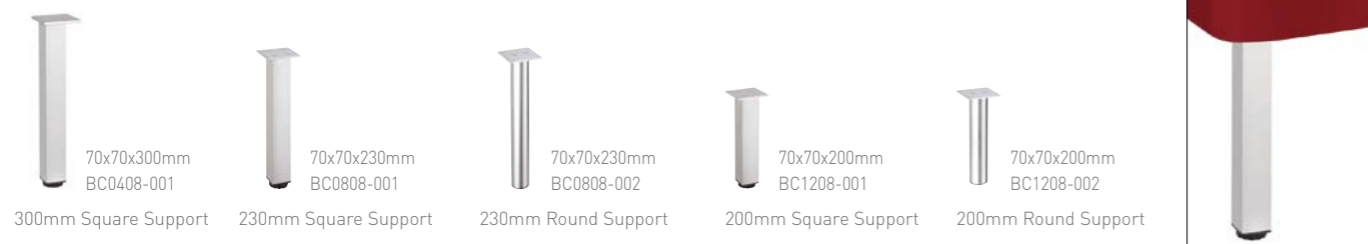

Support Leg

Laundry Basket

350x250x300mm
Wooden BCA06-001WD

Perfectly match with Denver laundry cabinet