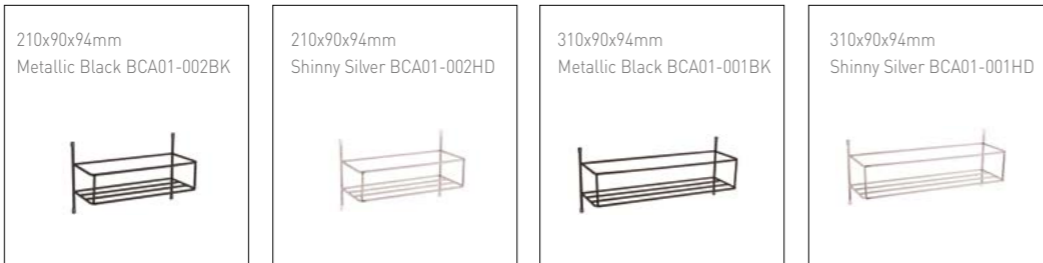

Accessory

Metal Shelf

Single-layer Shelf
Spacious to put large personal care products, eg. shampoo, body lotion